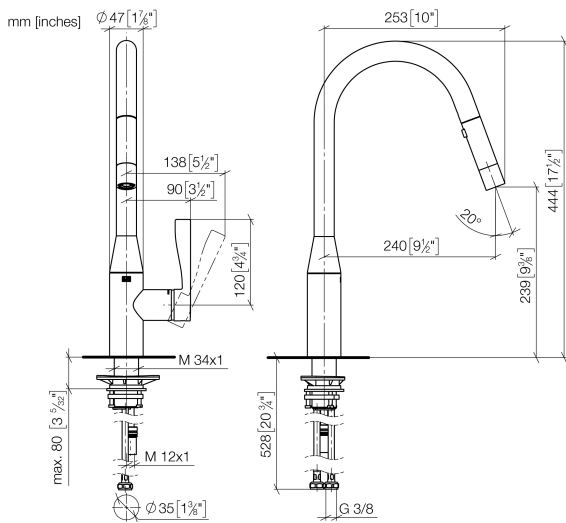

SYNC Single-lever mixer Pull-down with spray function - Chrome

SYNC

33 870 895

- 240mm projection
- pivotable spout 360°
- Optional swivel limiter available with swivel limiter set 12 821 970 90
- laminar and spray flow
- height of mixer 444 mm
- height up to laminar flow regulator 240 mm
- hole diameter 35 mm
- 1800 mm metal shower hose
- sprayface with anti-scaling system
- max. flow 10.4 l/min at 3 bar flow pressure
- lead-free
- This product can help a building meet the requirements of Green Building Rating Systems, e.g. LEED®, BREEAM®, DGNB

Recommended miscellaneous

Swivel limitation set - 12 821 970 90

Recommended miscellaneous

Strainer waste with control handle - Chrome 10 712 970-00

Recommended miscellaneous

Dispenser without rosette - Chrome 82 424 970-00

33 870 895

Flow rate chart

Certificates

Belgaqua_21-027- 27_3. LGA_28657. GDV_0400314.

33 870 895

Spare parts list

No.	Item Number	Name	Quantity used	Delivery time
1	90 12 11 148 00-00	shower	1	10
2	04 30 02 120 00-00	hose	1	10
3	90 28 22 302 00-00	spout	1	10
4	09 28 10 160 90	ring	1	2
5	09 28 10 162 90	ring	1	2
6	09 28 10 161 90	ring	1	2
7	90 15 05 064 00 90	cartridge	1	2
8	09 23 10 072 90	nut	1	60
9	09 14 10 190 90	seal	1	2
10	09 28 30 030-00	cover	1	10
11	09 20 89 020-00	handle	1	10
12	90 31 11 063 00 90	pin	1	2
13	90 31 20 087 00-00	plug	1	10
14	04 30 04 101 00 90	hose	2	2
15	04 28 20 067 00 90	pipe	1	2
16	04 30 11 040 00 90	fixing set	1	2
17	09 20 93 056 90	insert	1	2
18	90 24 03 253 00 90	adaptor	1	2
19	09 30 03 038 90	hose	1	2
20	04 21 50 010 00 90	accessories	1	2
21	90 30 09 031 00 90	key	1	2