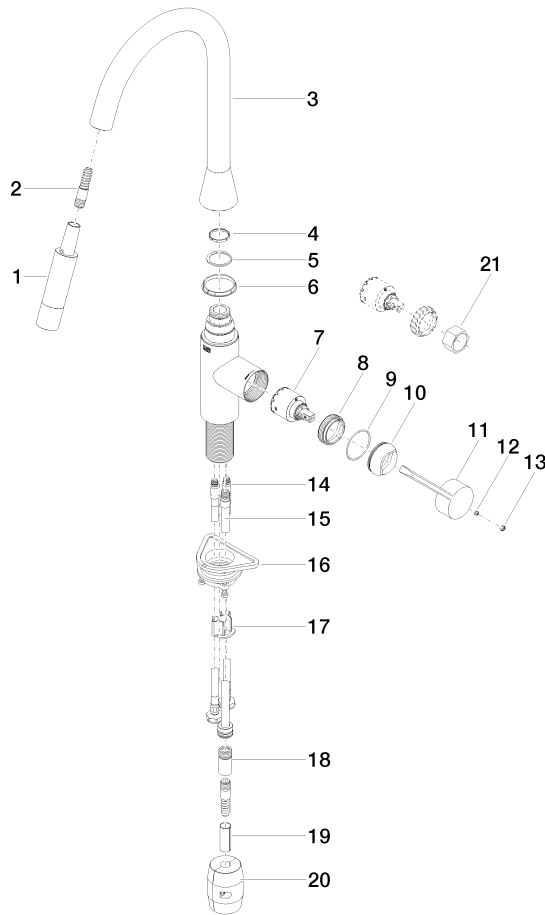

SYNC Single-lever mixer Pull-down with spray function - Chrome

SYNC

33 870 895

- 240mm projection
- pivotable spout 360°
- Optional swivel limiter available with swivel limiter set 12 821 970 90
- laminar and spray flow
- height of mixer 444 mm
- height up to laminar flow regulator 240 mm
- hole diameter 35 mm
- 1800 mm metal shower hose
- sprayface with anti-scaling system
- max. flow 10.4 l/min at 3 bar flow pressure
- lead-free
- This product can help a building meet the requirements of Green Building Rating Systems, e.g. LEED®, BREEAM®, DGNB

Recommended miscellaneous

Swivel limitation set - 12 821 970 90

Recommended miscellaneous

Strainer waste with control handle - Chrome 10 712 970-00

Recommended miscellaneous

Dispenser without rosette - Chrome 82 424 970-00

33 870 895

Flow rate chart

Certificates

Belgaqua_21-027- 27_3. LGA_28657. GDV_0400314.

33 870 895

Spare parts list

No.	Item Number	Name	Quantity used	Delivery time
1	90 12 11 148 00-00	shower	1	10
2	04 30 02 120 00-00	hose	1	10
3	90 28 22 302 00-00	spout	1	10
4	09 28 10 160 90	ring	1	2
5	09 28 10 162 90	ring	1	2
6	09 28 10 161 90	ring	1	2
7	90 15 05 064 00 90	cartridge	1	2
8	09 23 10 072 90	nut	1	60
9	09 14 10 190 90	seal	1	2
10	09 28 30 030-00	cover	1	10
11	09 20 89 020-00	handle	1	10
12	90 31 11 063 00 90	pin	1	2
13	90 31 20 087 00-00	plug	1	10
14	04 30 04 101 00 90	hose	2	2
15	04 28 20 067 00 90	pipe	1	2
16	04 30 11 040 00 90	fixing set	1	2
17	09 20 93 056 90	insert	1	2
18	90 24 03 253 00 90	adaptor	1	2
19	09 30 03 038 90	hose	1	2
20	04 21 50 010 00 90	accessories	1	2
21	90 30 09 031 00 90	key	1	2